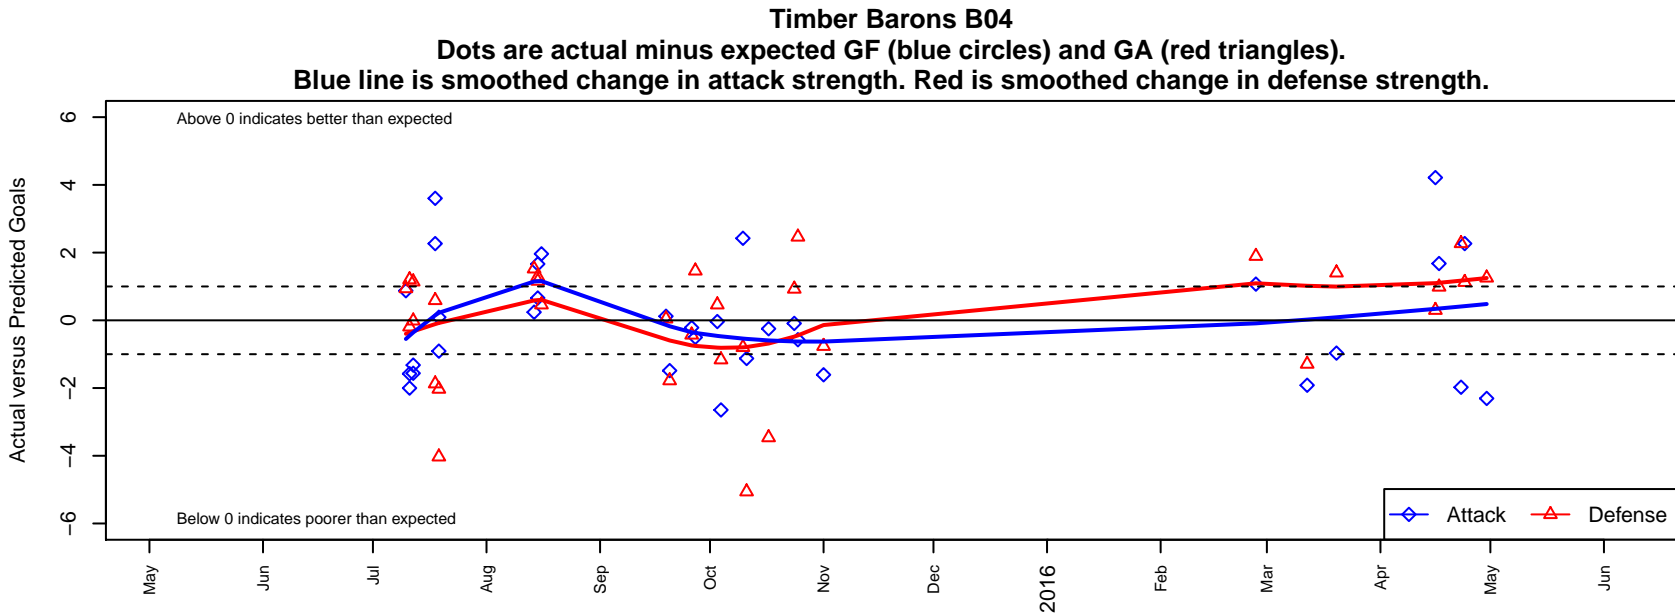

Timber Barons B04

Cowlitz Youth Soccer Association Timber Baror
 Longview, WA
 B04 total strength=323
 attack=0.3 defense=0.12
 fall league = PTT B04 Div 1 White
 spr league = Spr OYS B04 Div 2 Green
 notes= Smith 2014

**attack and defense variance (black dot)
relative to other teams
and top 10 in region**

**attack and defense rating
relative to others at age
and all opponents in last 13 months**

Performance relative to 13 month average