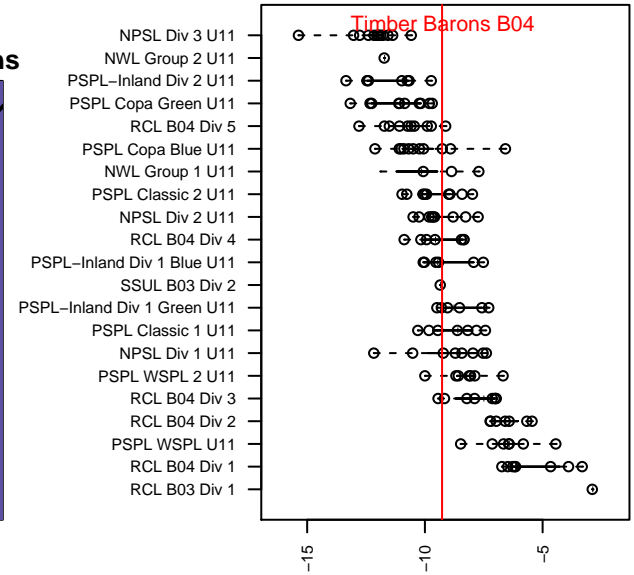

Timber Barons B04

Cowlitz Youth Soccer Association Timber Baror
 Longview, WA
 B04 total strength=323
 attack=0.3 defense=0.12
 fall league = PTT B04 Div 1 White
 spr league = Spr OYS B04 Div 2 Green
 notes= Smith 2014

alt names used:
 Timber Barons '04
 CYSA Timber Barons B04
 Timber Barons 04B
 Timber Barons 04B
 TIMBER BARONSTIMBER BARONS BOYS 04

Venues played:
 2015 PCU Summer Classic U11 Silver
 2015 KITG BU11 Green
 2015 Mt Hood Challenge U11
 2015 PTT B04 Division 1 White
 2015 Spr OYS B04 Division 2 Green

**attack and defense variance (black dot)
relative to other teams
and top 10 in region**

**attack and defense rating
relative to others at age
and all opponents in last 13 months**

Performance relative to 13 month average